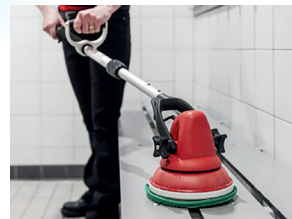

Non-contractual photos.

BY
HEXAGONE
MANUFACTURE

www.myhexagone.com